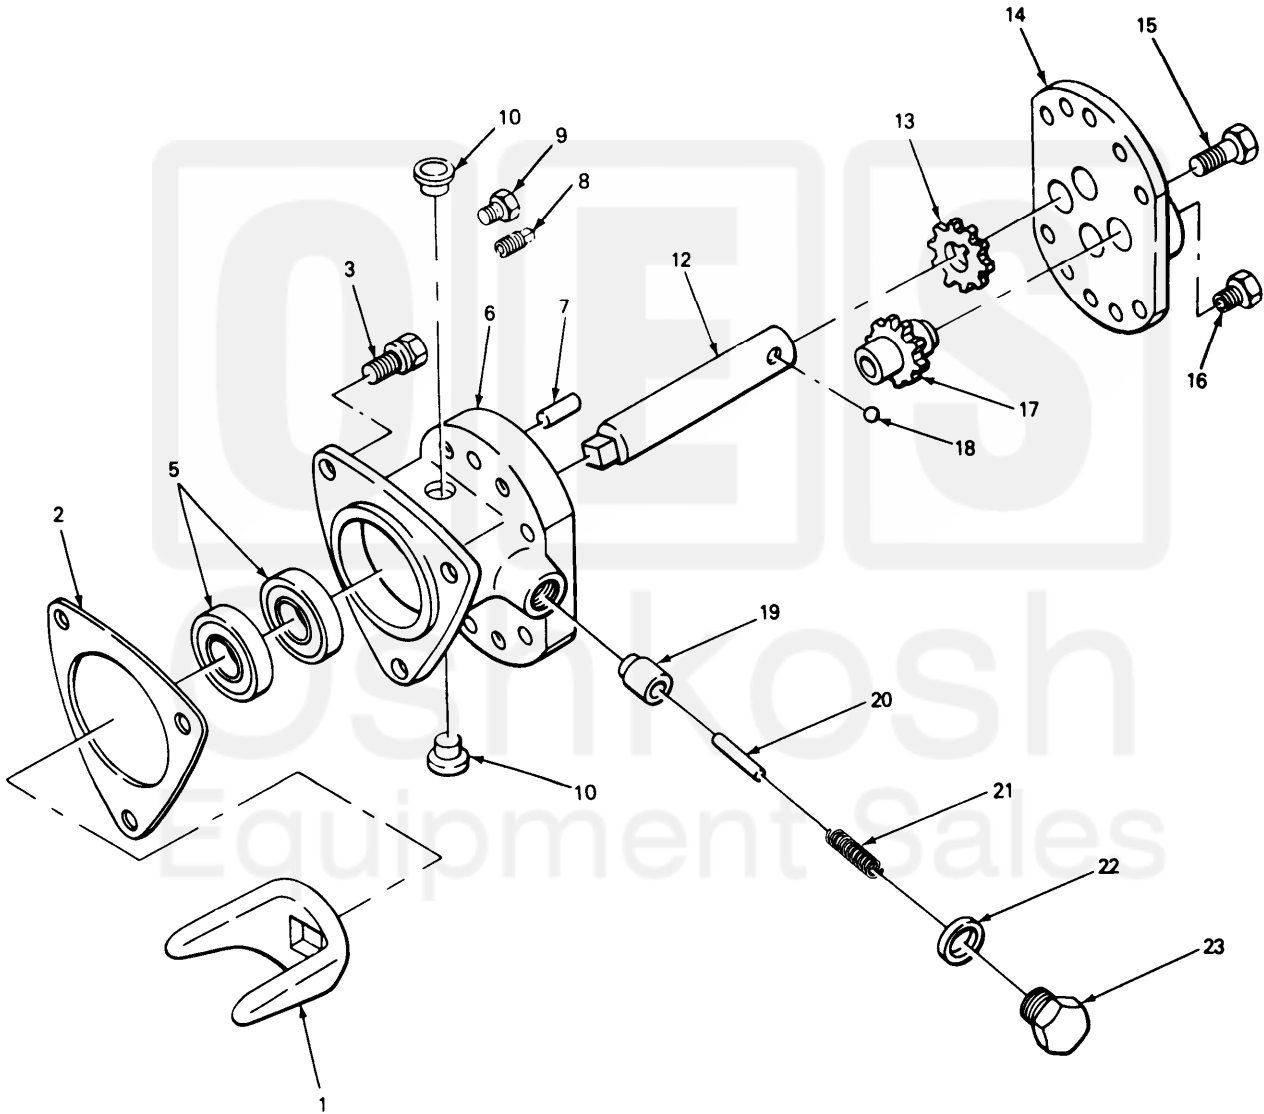

4
5 THRU 23

11
12 AND 13

TA203631

FIGURE 36. FUEL PUMP AND RELATED PARTS.

Current part is item (2) on diagram. Available at www.oshkoshequipment.com

SECTION II				TM9-2320-270-34P	
(1)	(2)	(3)	(4)	(5)	(6)
ITEM NO.	SMR CODE	FSCM	PART NUMBER	DESCRIPTION AND USABLE ON CODE (UOC)	QTY
GROUP 0302 FUEL PUMPS					
FIG. 36 FUEL PUMP AND RELATED PARTS.					
1	PAOZZ	72582	5102257	FORK, COUPLING, FUEL	1
2	PAOZZ	72582	5150193	GASKET FUEL PUMP TO ENGINE PART OF KIT P/N 5199617 PART OF KIT P/N 5149643 PART OF KIT P/N 5195078	1
3	PAOZZ	72582	5131685	BOLT FUEL PUMP TO ENGINE	3
4	PAOFF	72582	5199560	PUMP, DIESEL FUEL	1
5	PAFZZ	72582	5107223	SEAL, PLAIN ENCASED OIL LIP TYPE PART OF KIT P/N 5195078	2
6	PAFZZ	72582	5146337	HOUSING, FUEL PUMP	1
7	PAFZZ	72582	141195	PIN, STRAIGHT, HEADLE FUEL PUMP, ENGINE	2
8	PAFZZ	6N299	4255490	PLUG, PIPE FUEL PUMP, ENGINE	2
9	KFFZZ	72582	5136241	PLUG FUEL PUMP, ENGINE PART OF KIT P/N 5195078	1
10	PFFZZ	72582	5136240	CAP, PROTECTIVE, DUST FUEL PUMP, ENGINE PART OF KIT P/N 5195078	1
11	PAFZZ	72582	5181746	GEARSHAFT, SPUR DRIVE, ENGINE	1
12	KFFZZ	72582	5178700	SHAFT, STRAIGHT FUEL PUMP ENGINE PART OF KIT P/N 5195078	1
13	KFFZZ	72582	5174975	GEAR, SPUR FUEL PUMP DRIVE, ENGINE PART OF KIT P/N 5195078	1
14	PAFZZ	72582	5134560	CONNECTOR, FLUID PUM FUEL PUMP, ENGINE	1
15	PAFZZ	11862	3719219	BOLT, MACHINE FUEL PUMP, ENGINE	8
16	PAFZZ	72582	5198558	BUSHING, PIPE FUEL PUMP, ENGINE	1
17	PAFZZ	72582	5181747	GEAR, SPUR FUEL PUMP DRIVEN, ENGINE PART OF KIT P/N 5195078	1
18	KFFZZ	96906	MS19061-3	BALL, BEARING FUEL PUMP, ENGINE PART OF KIT P/N 5195078	1
20	KFFZZ	72582	103709	PIN, STRAIGHT, HEADLE FUEL PUMP, ENGINE PART OF KIT P/N 5195078	1
21	KFFZZ	72582	5184530	SPRING, HELICAL, COMP VALVE RETAINING, FUEL PUMP, ENGINE PART OF KIT P/N 5195078	1
22	PAFZZ	72582	5161003	GASKET VALVE PLUG, FUEL PUMP, ENGINE PART OF KIT P/N 5195078	1
23	PAFZZ	72582	5174971	PLUG, MACHINE THREAD FUEL PUMP, ENGINE	1
END OF FIGURE					